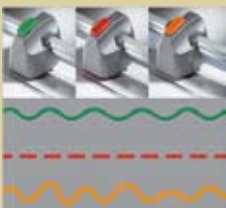

00507

For fast trimming of paper, photos or film in general office and SoHo environments with a cutting capacity of 8 sheets of 70gsm paper.

- Ground rotating circular blade.
- Safety is ensured by enclosing the blade in a plastic housing.
- Automatic clamping on the cutting line.
- See-through paper clamp.
- Two scale bars with cm-graduation.
- DIN- as well as photo-formats and graduation pre-printed on the table.
- Special feature for even greater flexibility and creativity: Exchangeable cutting heads give the choice of a straight, perforated or zig zag cut.
- (Cutting head set - product code 960).
- Tested according to GS safety regulations.

Cutting length:	320 mm
Cutting capacity:	0,8 mm
Table size exterior dimensions:	440 x 211 mm
Weight:	1,0 kg
Bar code No:	4007885005072

Cutting head set 960.